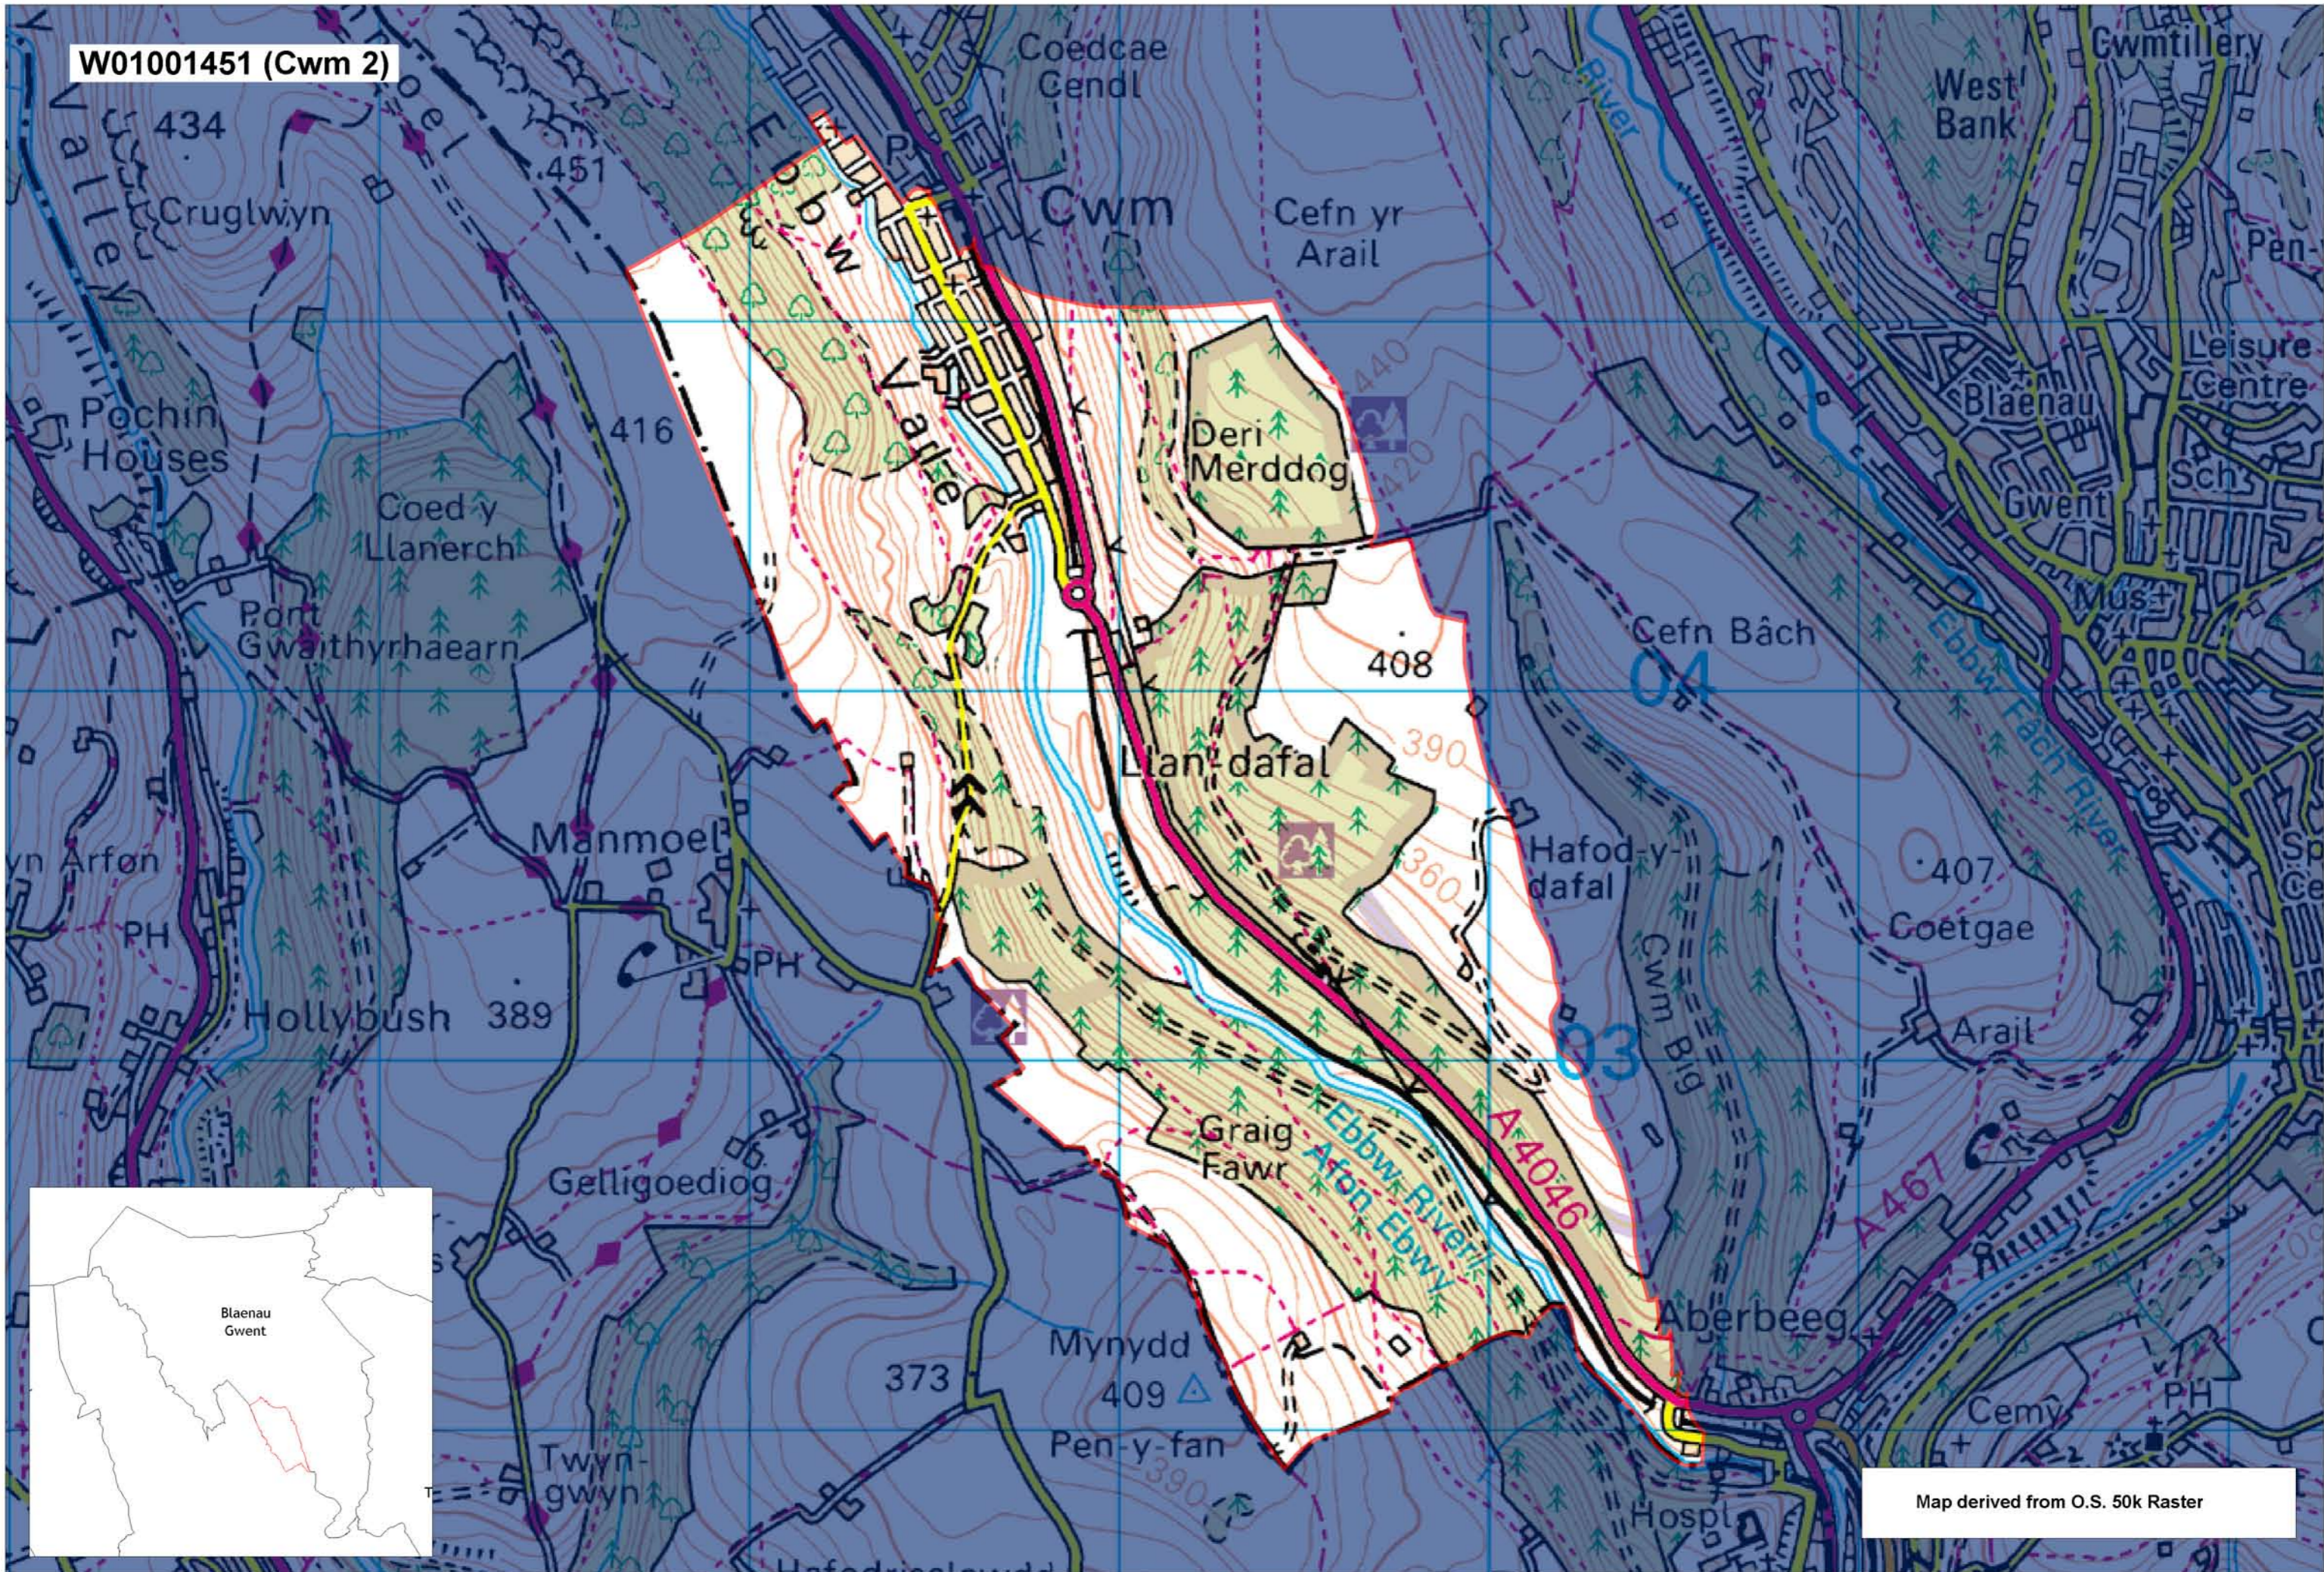

W01001451 (Cwm 2)

Map derived from O.S. 50k Raster